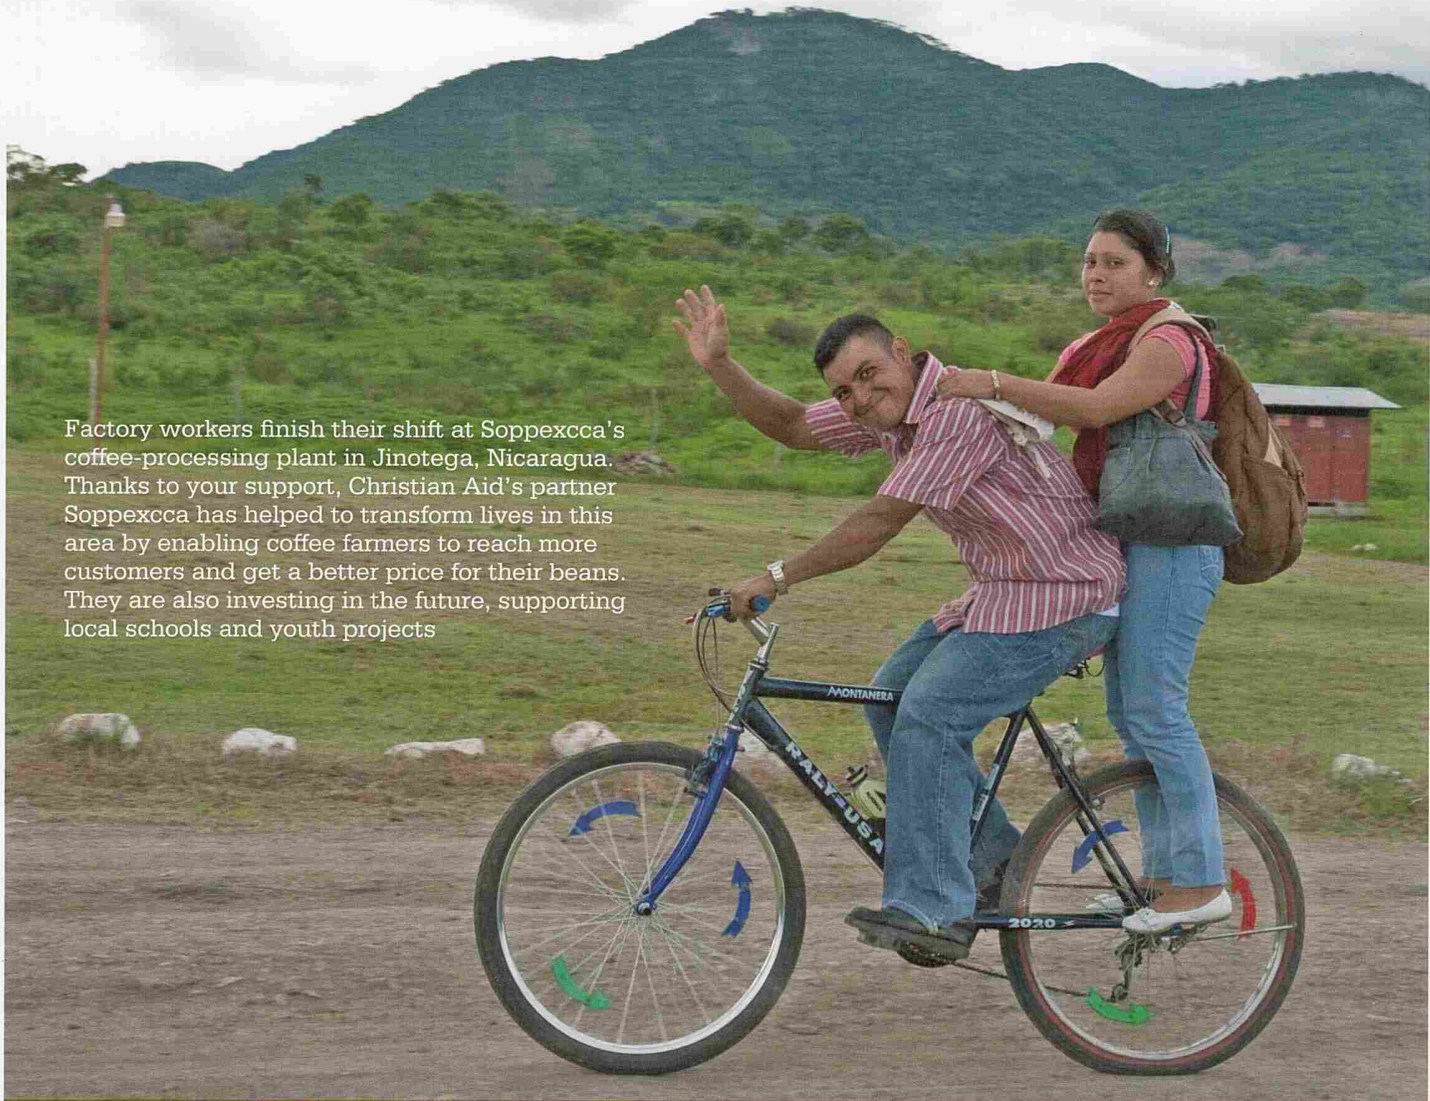

# THANK YOU IN HITCHIN AND SURROUNDING VILLAGES

POVERTY

We raised **£17,124.69**  
for Christian Aid's work

Factory workers finish their shift at Soppexcca's coffee-processing plant in Jinotega, Nicaragua. Thanks to your support, Christian Aid's partner Soppexcca has helped to transform lives in this area by enabling coffee farmers to reach more customers and get a better price for their beans. They are also investing in the future, supporting local schools and youth projects

**You've helped people in poverty out of poverty**